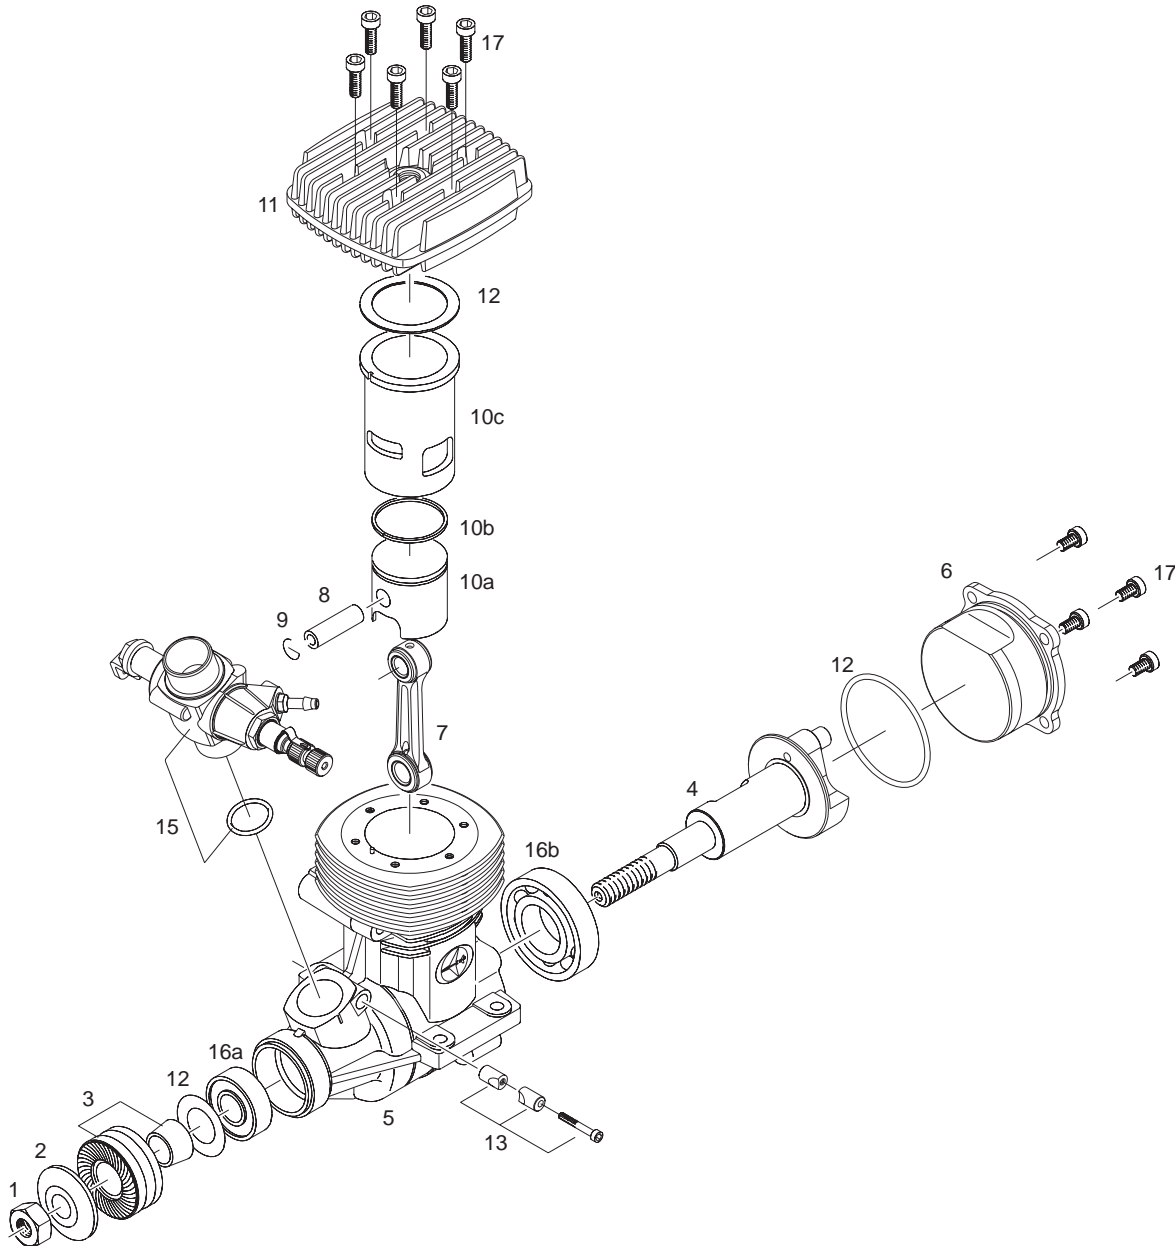

9609 PRO-90H(R) ENGINE SPARE PARTS LIST

TWO STROKE HELICOPTER ENGINE

NO.	PART#	DESCRIPTION	NOTE
1	AML5/16B	PROP NUT	
2	AA0280B	PROP WASHER	
3	PN0118	DRIVE WASHER SET	
4	AA0902	CRANKSHAFT	
5	AA0901	CRANKCASE	
6	AA0909	BACKPLATE	
7	AN0905	CONNECTING ROD	
8	AA0489	WRIST PIN ASSEMBLY	
9	AA0513	CIRCLIP	
10a	AN0906	PISTON	
10b	AA0908	PISTON RING	
10c	AA0907	CYLINDER	
11	AA0903	CYLINDER HEAD	
12	PN0194	GASKET SET	
13	AN0781	CARB RETAINING BOLT	
15	9266	CARBURETOR ASSEMBLY	
16a	AMV1438Z	BALL BEARING, FRONT	
16b	AMV16003	BALL BEARING, REAR	
17	PN0003	SCREW SET	