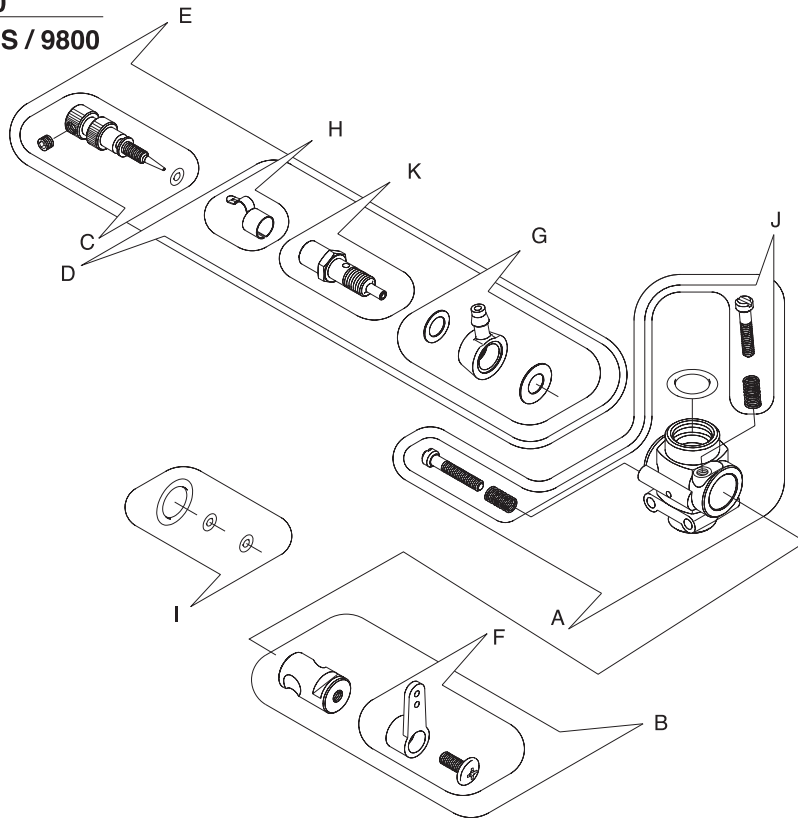

# CARBURETOR SPARE PARTS LIST

FOR FOUR STROKE ENGINE

9290  
F-54S / 9800

CARBURETOR ITEM NO.		9290	
NO.	DESCRIPTION	PART#	NOTE
A	CARBURETOR BODY	PN1113	
B	CARB. ROTOR ASSY	PN1114	
C	NEEDLE VALVE ONLY	PN1115	
D	SPRAY BAR ASSEMBLY	PN1116	
E	NEEDLE VALVE ASSY.	PN1117	
F	THROTTLE LEVER	PN1013	
G	FUEL INLET ASSY.	PN1119	
H	RATECHET SPRING	AA1181B	
I	O RING SET	PN1118	
J	THROTTLE-STOP SCREW SET	PN1014	
K	SPRAY BAR ONLY	AA1178	

9290N  
F-54S / 9800

CARBURETOR ITEM NO.		9290N	
NO.	DESCRIPTION	PART#	NOTE
A	CARBURETOR BODY	PN1296	
B	CARB. ROTOR ASSY	PN1297	
C	NEEDLE VALVE ONLY	PN1156	
D	SPRAY BAR ASSEMBLY	PN1298	
E	NEEDLE VALVE ASSY.	PN1299	
F	THROTTLE LEVER	PN1038	
G	BOLT&FUEL INLET	PN1300	
H	RATECHET SPRING	AA1181B	
I	O RING SET	PN1301	
J	MIXTURE METERING SCREW SET	PN1193	
K	THROTTLE ROTOR SET	PN1302	