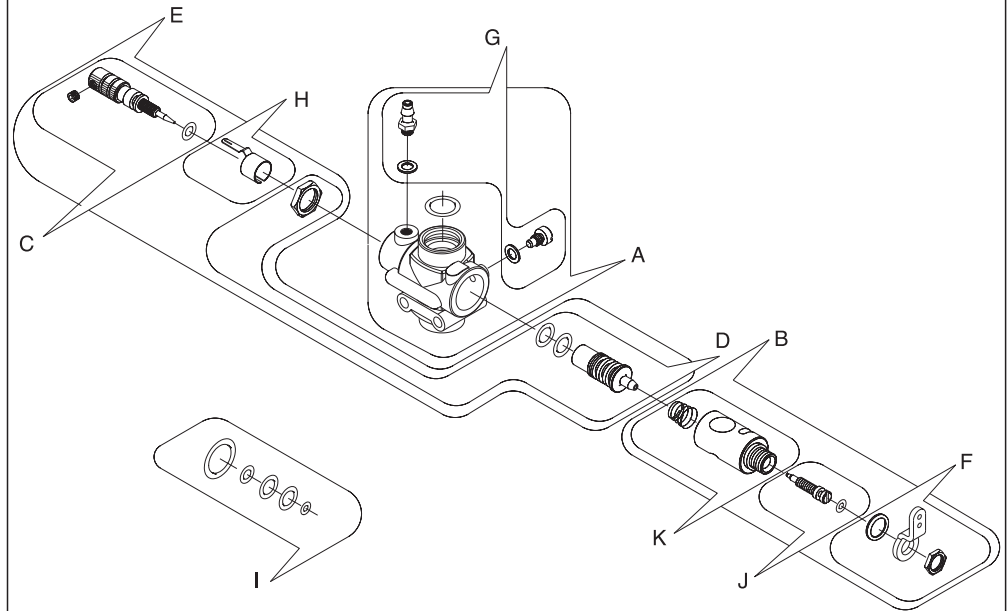

# CARBURETOR SPARE PARTS LIST

FOR FOUR STROKE ENGINE

9290  
F-54S / 9800

CARBURETOR ITEM NO.		9290	
NO.	DESCRIPTION	PART#	NOTE
A	CARBURETOR BODY	PN1113	
B	CARB. ROTOR ASSY	PN1114	
C	NEEDLE VALVE ONLY	PN1115	
D	SPRAY BAR ASSEMBLY	PN1116	
E	NEEDLE VALVE ASSY.	PN1117	
F	THROTTLE LEVER	PN1013	
G	FUEL INLET ASSY.	PN1119	
H	RATECHET SPRING	AA1181B	
I	O RING SET	PN1118	
J	THROTTLE-STOP SCREW SET	PN1014	
K	SPRAY BAR ONLY	AA1178	

9290N  
F-54S / 9800

CARBURETOR ITEM NO.		9290N	
NO.	DESCRIPTION	PART#	NOTE
A	CARBURETOR BODY	PN1296	
B	CARB. ROTOR ASSY	PN1297	
C	NEEDLE VALVE ONLY	PN1156	
D	SPRAY BAR ASSEMBLY	PN1298	
E	NEEDLE VALVE ASSY.	PN1299	
F	THROTTLE LEVER	PN1038	
G	BOLT&FUEL INLET	PN1300	
H	RATECHET SPRING	AA1181B	
I	O RING SET	PN1301	
J	MIXTURE METERING SCREW SET	PN1193	
K	THROTTLE ROTOR SET	PN1302	