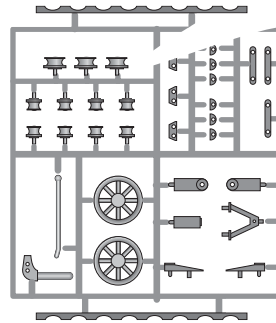

D01

Main Boom x1

D07

Rudder Yoke Screw x1

D05

Sail Control Servo Arm x1

D06

Rudder Yoke x1

D08

Rudder Connect Rod x1

PJ0019
DECK / HULL, AUSSIE

E01
Hull / Keel x1

E02
Deck x1

E03
Radio Tray x1

E04
Servo Arm Screw x2

E05
Double-Side Tape x1

E06
Foam Block x1

PJ0020
HATCH, AUSSIE

F01
Access Hatch w/ Seal x1

F02
Plastic Hatch Parts x1

F03
Mainsail Winch x1

PJ0021
DISPLAY STAND, AUSSIE

G01
Display Base x1

G02
Display Arm, Front x1